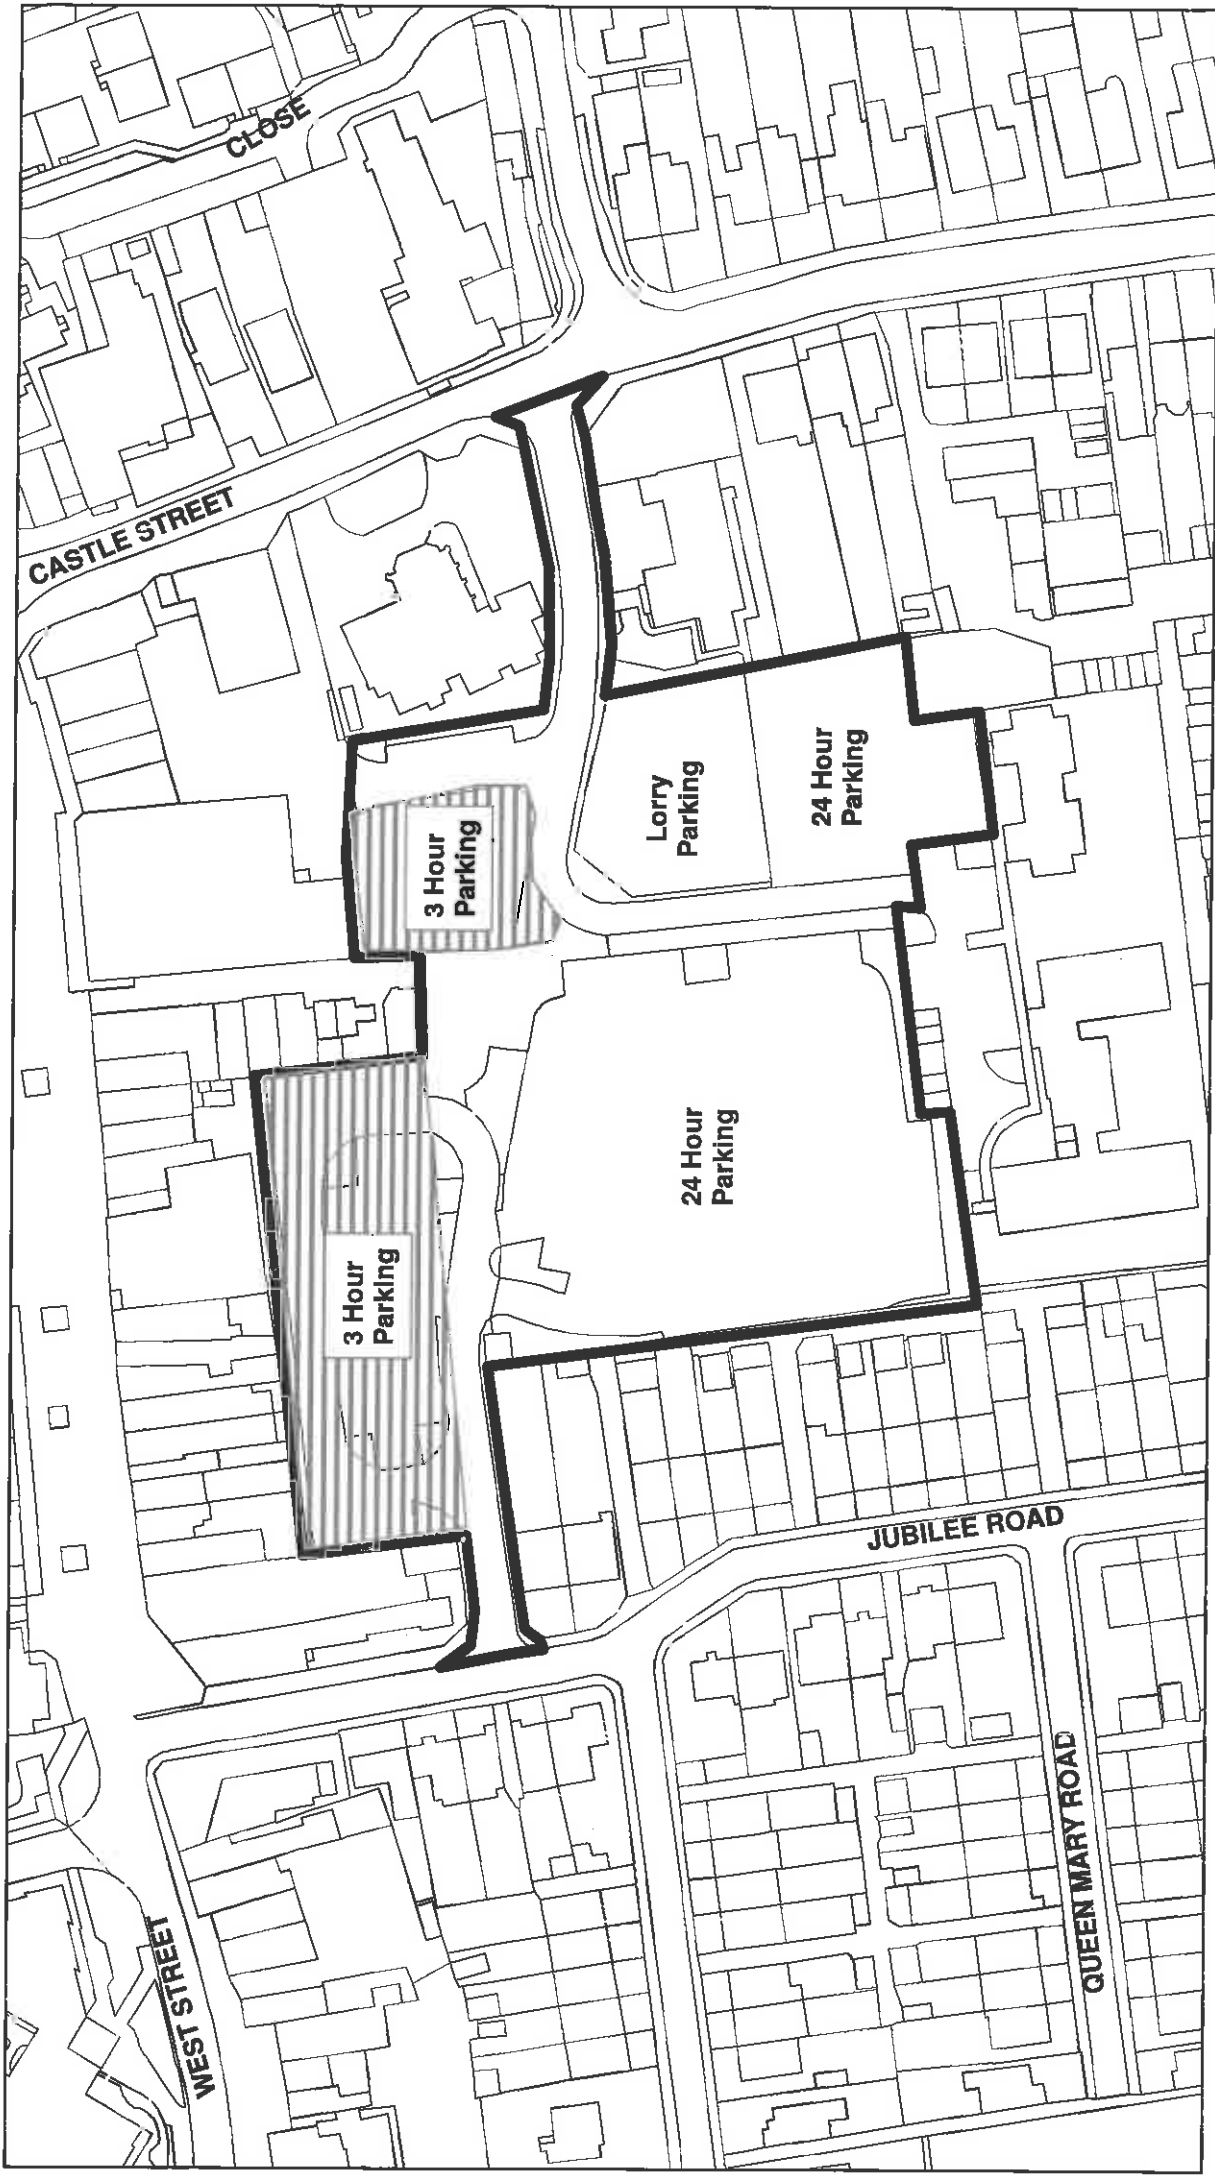

Schedule 6 – 24 hour (minimum) car parks (free)

1	2	3	4
Name of Parking Place	Classes of Vehicles	Position in which Vehicle may wait	Maximum Period for which Vehicles may wait
Portchester Precinct Car Park	All Vehicles	Wholly within a Bay not reserved for any other class of Vehicle or person. Motor Cycles may only wait within a Bay marked "Motor Cycles Only". Goods Vehicles exceeding 1525kg unladen weight may only wait within the area allocated for goods Vehicles marked "Lorries Only"	24 hours every day including Sundays and recognised Public Holidays except for the parking areas shown as "3 Hour Parking" on the plan attached hereto, which shall be 3 hours every day including Sundays and recognised Public Holidays
Longs Lane Stubbington	All Vehicles except a) Goods Vehicles exceeding 1525kg unladen weight; b) Passenger Vehicles adapted to carry more than 12 passengers exclusive of the driver and c) Trailers	Wholly within a Bay not reserved for any other class of Vehicle or person. Motor Cycles may only wait within a Bay marked "Motor Cycles Only"	24 Hours every day including Sundays and recognised Bank Holidays
Stubbington Community Centre	All Vehicles	Wholly within a Bay not reserved for any other class of Vehicle or person. Motor Cycles may only wait within a Bay marked "Motor Cycles Only". Goods Vehicles may only wait within the area allocated for Goods Vehicles	24 hours

PORTCHESTER PRECINCT CAR PARK

SCALE - 1:1250 @ A4

Drawing No. E/1628

This map is reproduced from Ordnance Survey material with the permission of Ordnance Survey on behalf of the Controller of Her Majesty's Stationary Office © Crown Copyright. Unauthorised reproduction infringes Crown Copyright and may lead to prosecution or civil proceedings. Licence 100015110, 2014